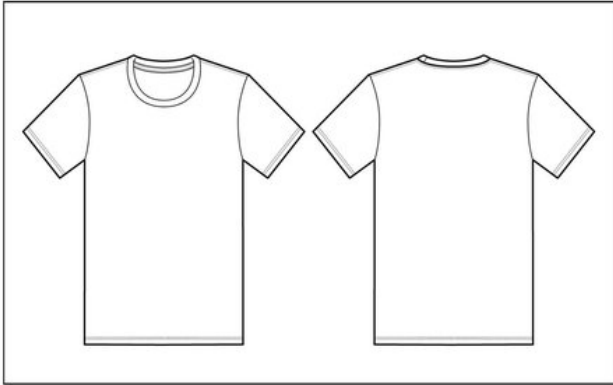

GIRL

		FITS SIZES
S	Small	6-8
M	Medium	10-12
L	Large	14-16

BABY

	FITS WEIGHT	LENGTH
0-3 mo.	7-12 lbs	16"-20"
3-6 mo.	12-16 lbs	20"-25"
6-12 mo.	16-22 lbs	25"-28"
12-18 mo.	22-27 lbs	28"-30"
18-24 mo.	27-30 lbs	30"-32"
2T	30-33 lbs	32"-35"
3T	33-36 lbs	35"-38"
4T	36-40 lbs	38"-40"

MEASUREMENT SPECIFICATION REPORT

STYLE # 3413 TRIBLEND TEE

FABRICATION

50% Polyester, 25% Combed and Ring-Spun Cotton, 25% Rayon

XS	S	M	L	XL	2XL
16 1/2	18	20	22	24	26
16 3/4	18 1/4	20 1/4	22 1/4	24 1/4	26 1/4
27	28	29	30	31	32

Point of Measurement (Inches)

Chest
Sweep
Body Length From HPS

MEASUREMENT SPECIFICATION REPORT

STYLE # 3001 UNISEX JERSEY TEE

FABRICATION

100% Combed and Ring-Spun Cotton

UNISEX	CHEST TO FIT
S Small	34"-37"
M Medium	38"-41"
L Large	42"-45"
XL Extra Large	46"-49"
2XL Double Extra Large	50"-53"
3XL Triple Extra Large	54"-57"